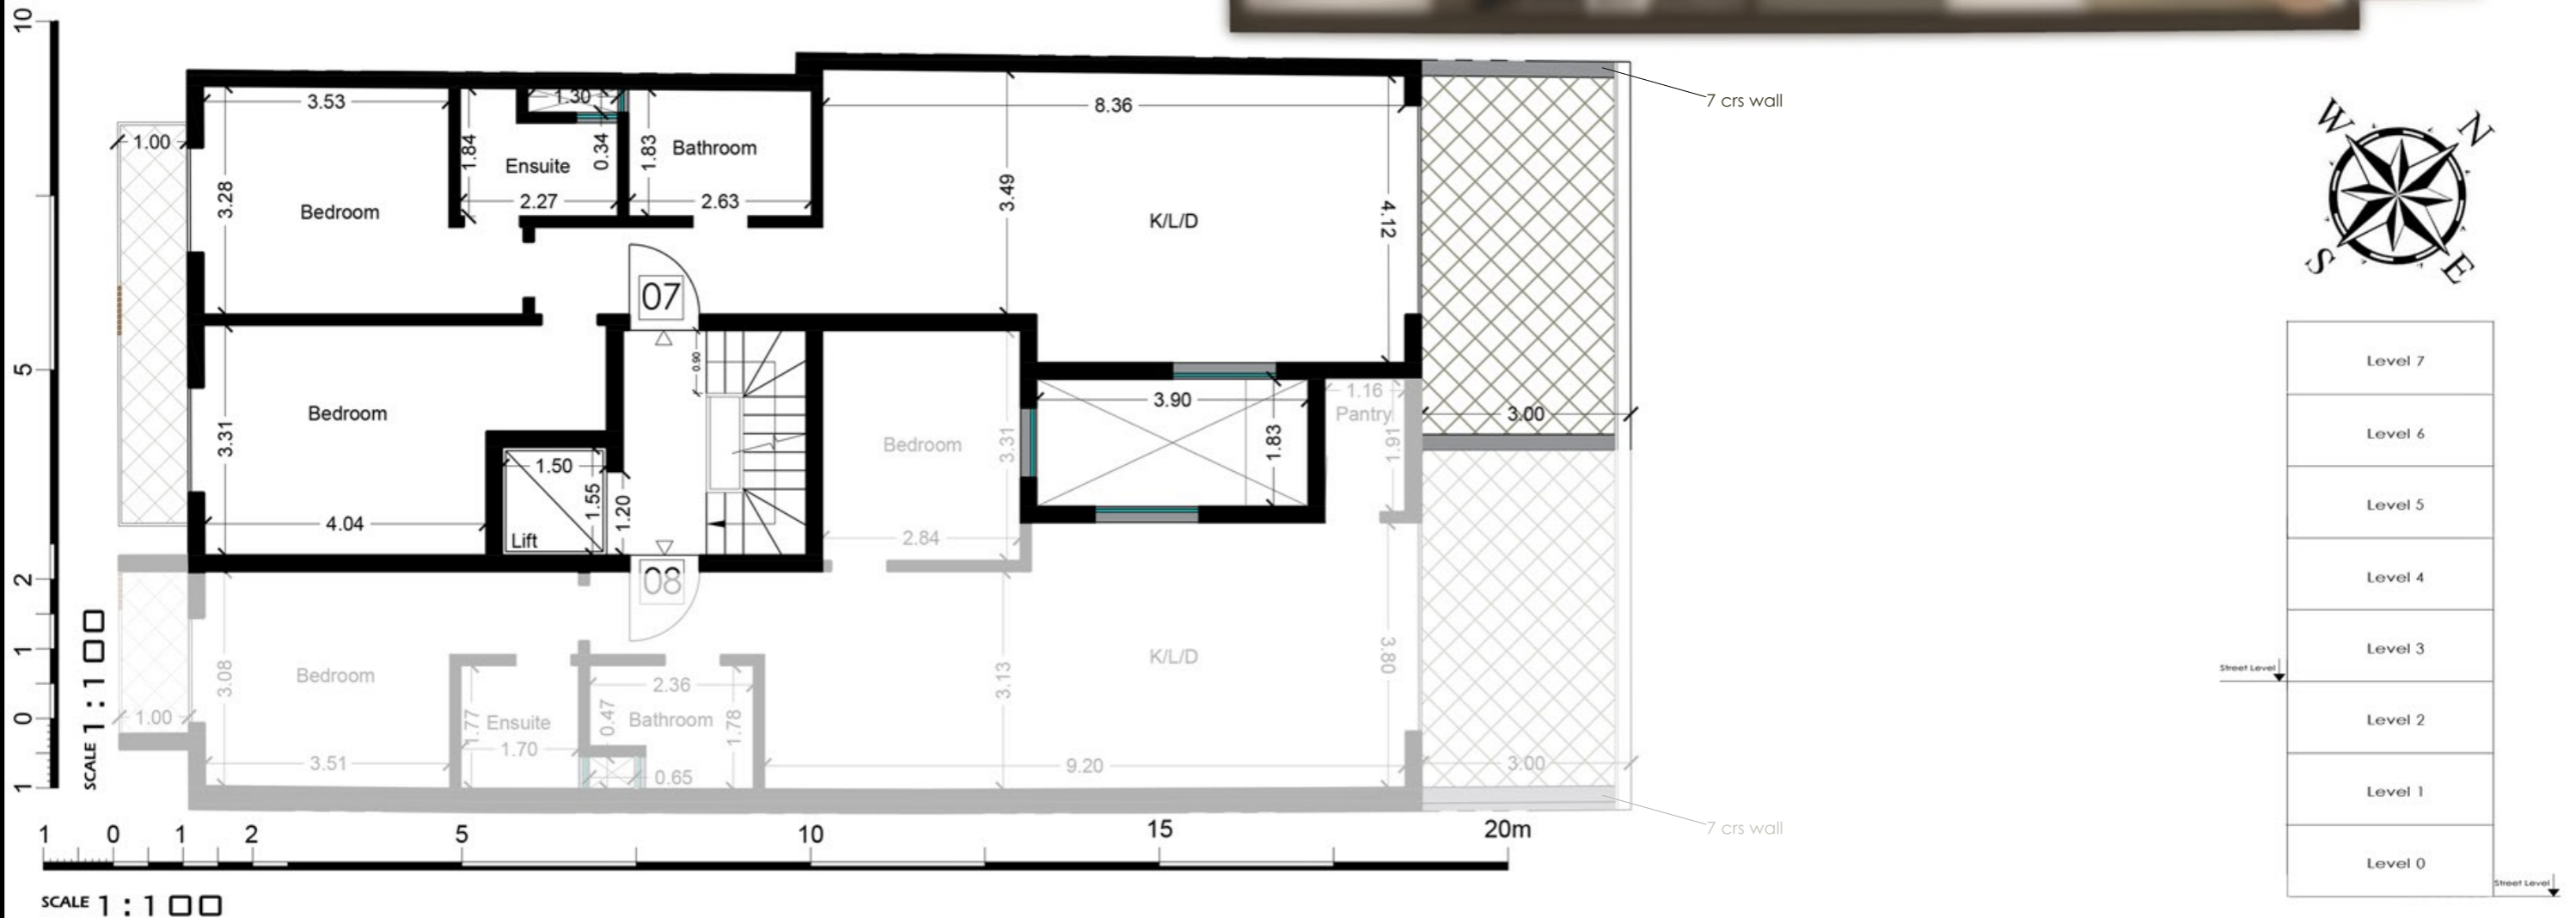

Northern Heights

Mellieha

Apartment 07
Fourth Floor (Level 4)

Artistic Impression Only
Beams may protrude with
minimum headroom of 2.1m

Internal : 88.2 m² External : 22.3 m²
Total Area : 110.5 m² circa